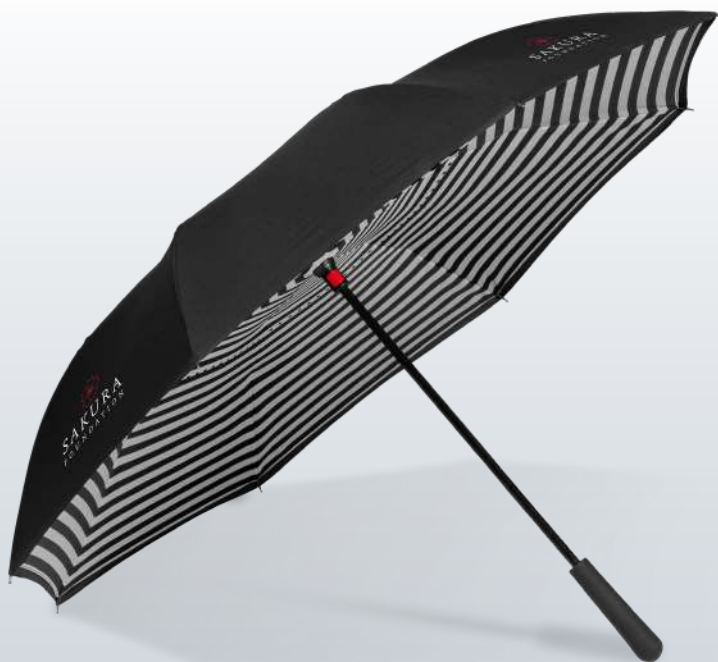

# UMBRELLAS

Brighten someone's day, **RAIN OR SHINE**, with this colourful collection of umbrellas. From **COMPACT OPTIONS** that easily slip into your bag to beach umbrellas that **SHIELD YOU FROM THE SUN**, this extensive range **HAS YOU COVERED.**

OKIYO®

[UM-OK-23-B](#)  
**OKIYO AMENO RECYCLED  
 PET AUTO-OPEN COMPACT  
 UMBRELLA**

[UM-AM-22-B](#)  
**HOXTON AUTO-OPEN  
 UMBRELLA**

BL DG2 KH

[UMB-7700](#)  
**CAPSIZE UMBRELLA**

ALEX VARGA®  
[AV-19035](#)  
**ALEX VARGA TEMPEST  
UMBRELLA**

Slazenger

[SLAZ-2212](#)

**SLAZENGER CRANDON  
AUTO-OPEN UMBRELLA**

GARY  
PLAYER

[GP-006](#)

**GARY PLAYER SQUARE  
GOLF UMBRELLA**

ALEX VARGA®

[AV-19106](#)